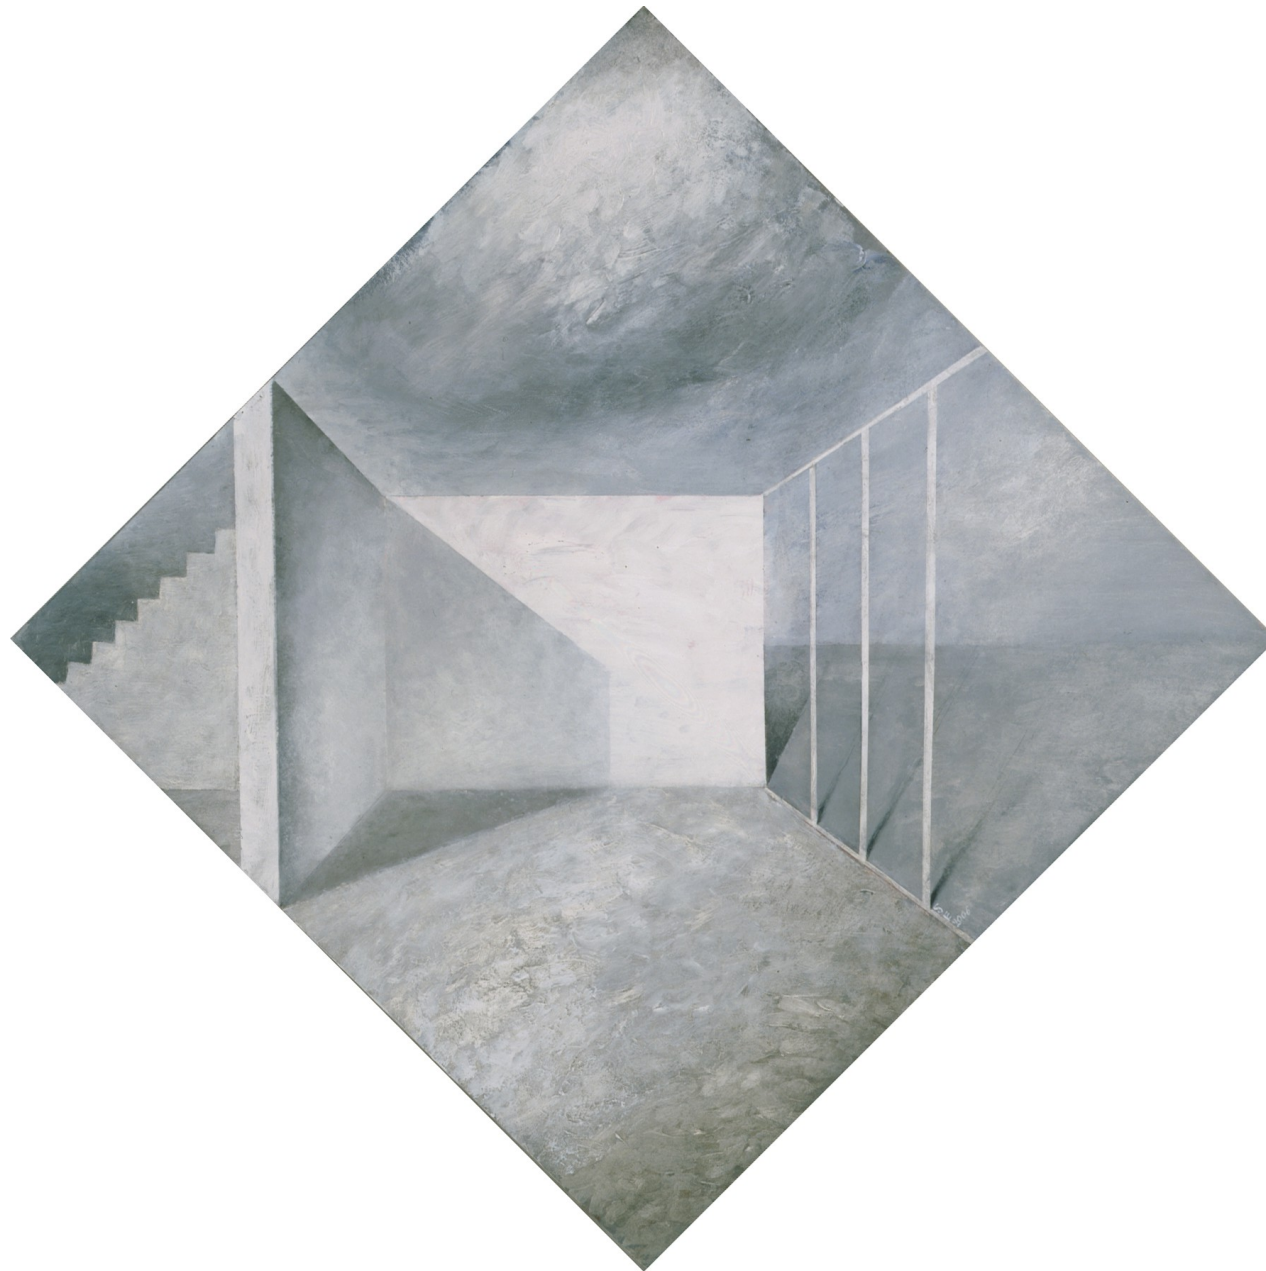

SERGE ESSAIAN

**An unfinished dacha.**  
Acrylic on card. 65 cm x 65 cm Paris. 2006

**Abandoned factory.**  
Acrylic on card. 65,5 cm x 65,5 cm Paris. 2006

**Mill at the seaside.**  
Acrylic on card. 65 cm x 65 cm Paris. 2006

**Sea beach in autumn.**  
Acrylic on card. 65 cm x 65 cm Paris. 2006

**Sunny day.**  
Acrylic on card. cm x 65,5 cm Paris. 2006

**Venetian caprice n°1.**  
Acrylic on card. 65,5 cm x 65,5 cm Paris. 2006

**Venetian caprice n°2**  
Acrylic on card. 65 cm x 65 cm Paris. 2006