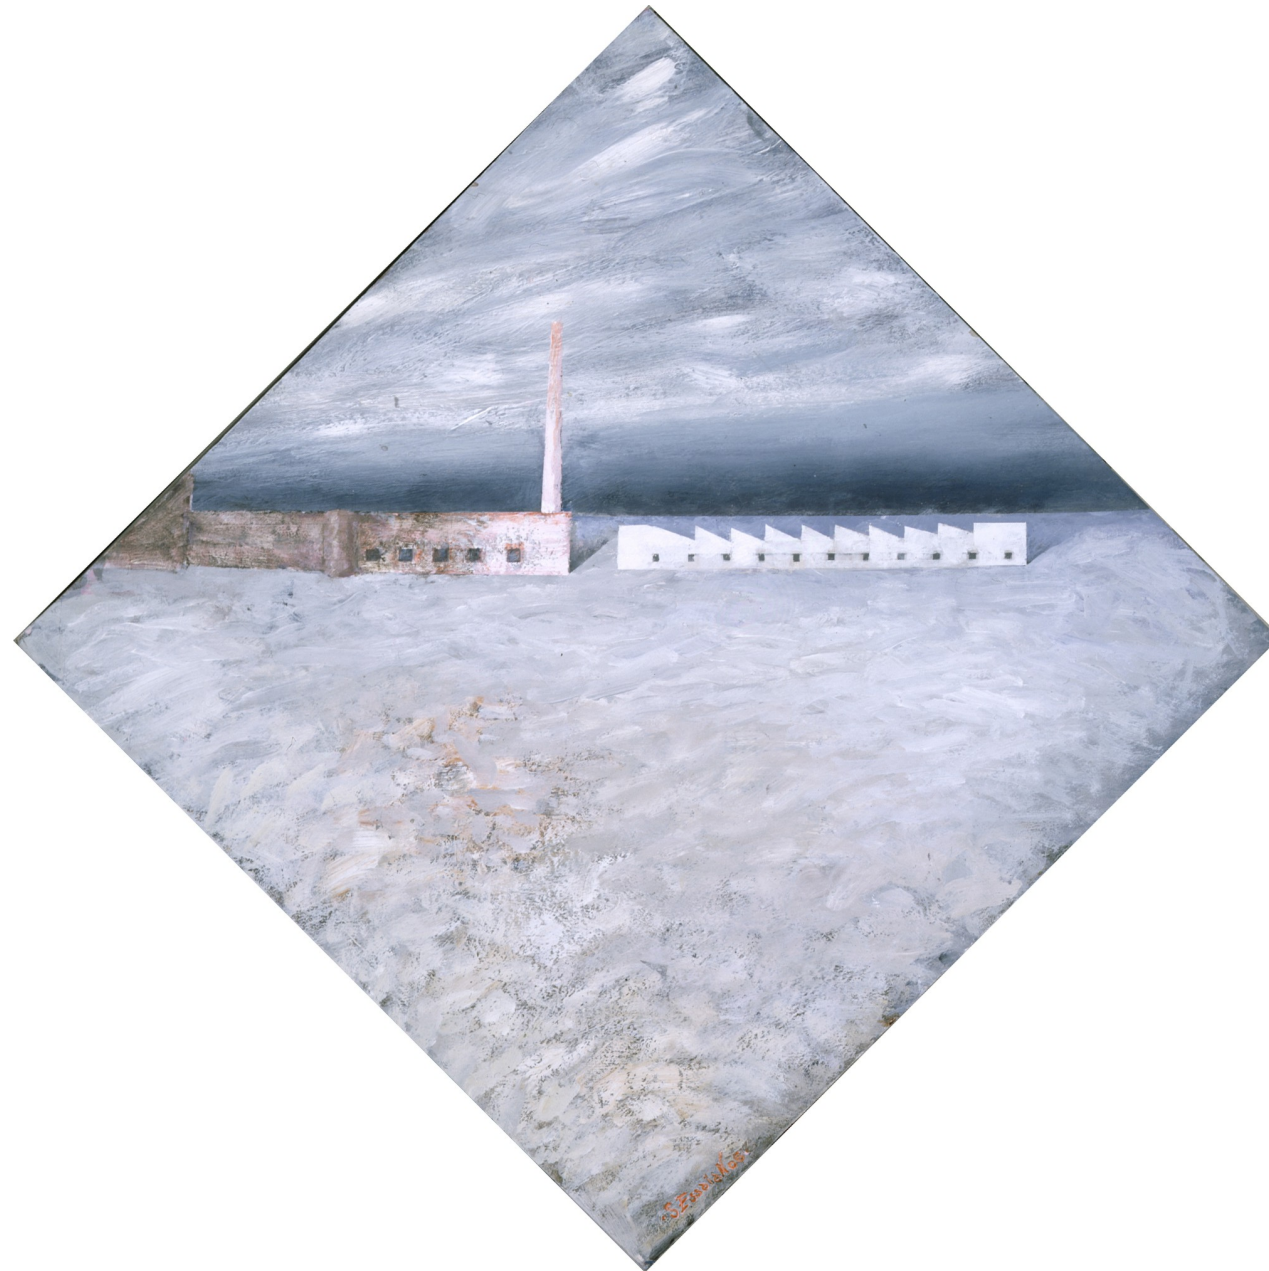

SERGE ESSAIAN

**An unfinished dacha.**  
Acrylic on card. 65 cm x 65 cm Paris. 2006

**Abandoned factory.**  
Acrylic on card. 65,5 cm x 65,5 cm Paris. 2006

**Mill at the seaside.**  
Acrylic on card. 65 cm x 65 cm Paris. 2006

**Sea beach in autumn.**  
Acrylic on card. 65 cm x 65 cm Paris. 2006

**Sunny day.**  
Acrylic on card. cm x 65,5 cm Paris. 2006

**Venetian caprice n°1.**  
Acrylic on card. 65,5 cm x 65,5 cm Paris. 2006

**Venetian caprice n°2**  
Acrylic on card. 65 cm x 65 cm Paris. 2006