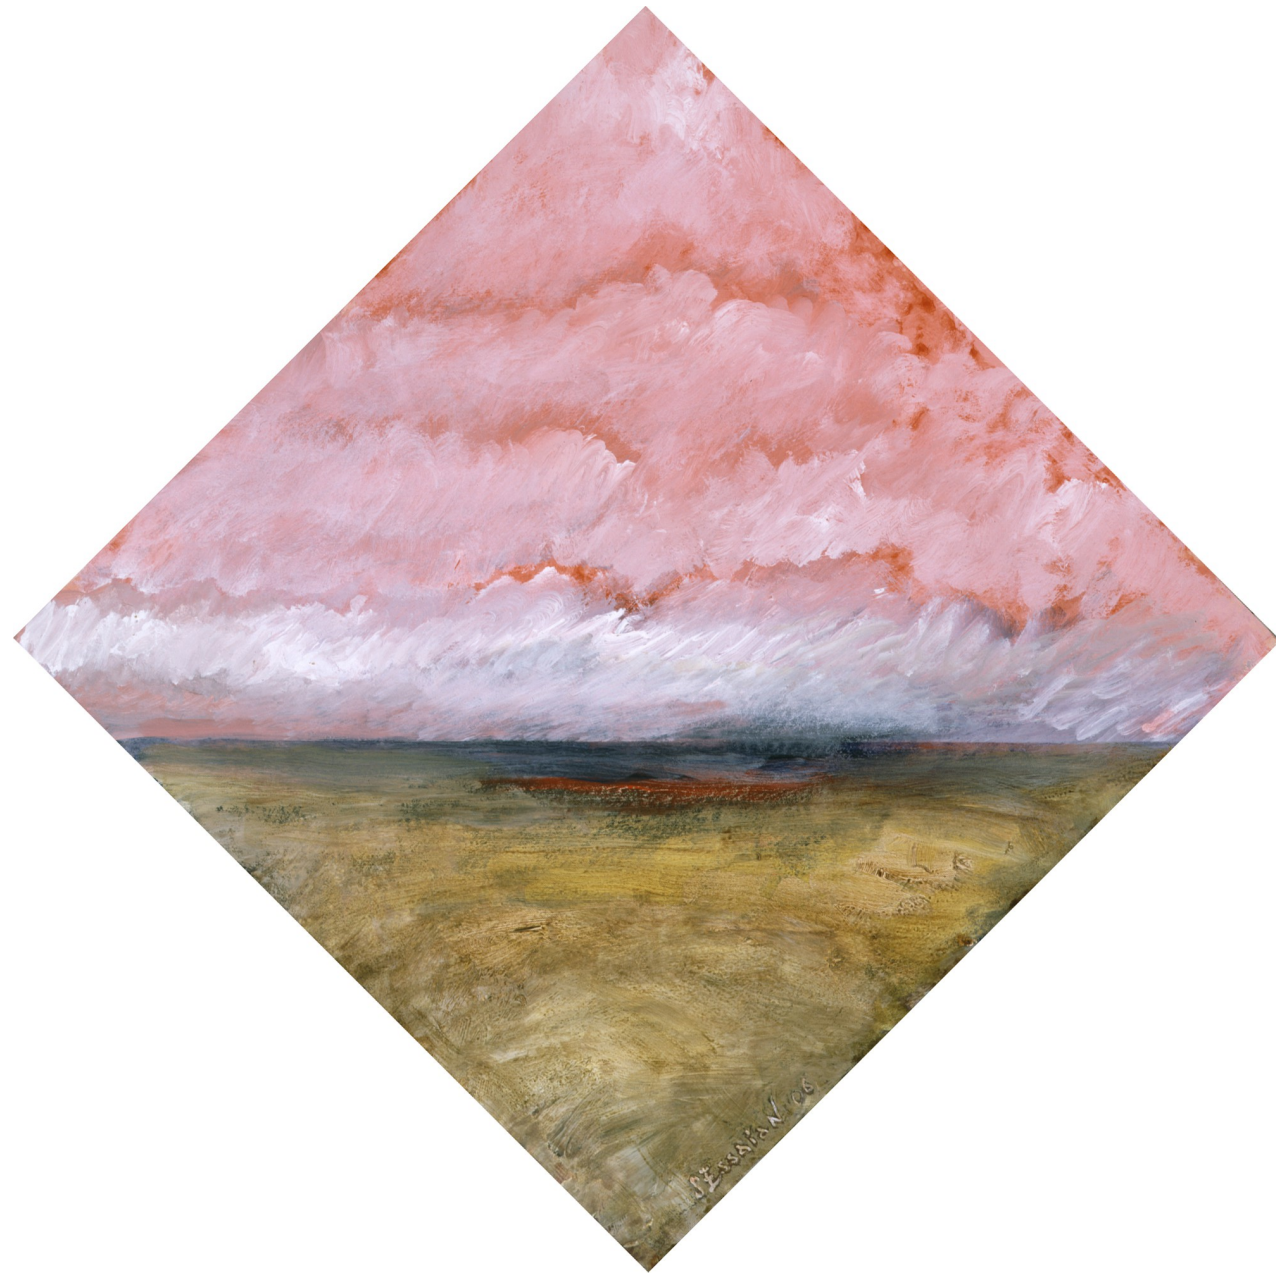

SERGE ESSAIAN

**An unfinished dacha.**  
Acrylic on card. 65 cm x 65 cm Paris. 2006

**Abandoned factory.**  
Acrylic on card. 65,5 cm x 65,5 cm Paris. 2006

**Mill at the seaside.**  
Acrylic on card. 65 cm x 65 cm Paris. 2006

**Sea beach in autumn.**  
Acrylic on card. 65 cm x 65 cm Paris. 2006

**Sunny day.**  
Acrylic on card. cm x 65,5 cm Paris. 2006

**Venetian caprice n°1.**  
Acrylic on card. 65,5 cm x 65,5 cm Paris. 2006

**Venetian caprice n°2**  
Acrylic on card. 65 cm x 65 cm Paris. 2006